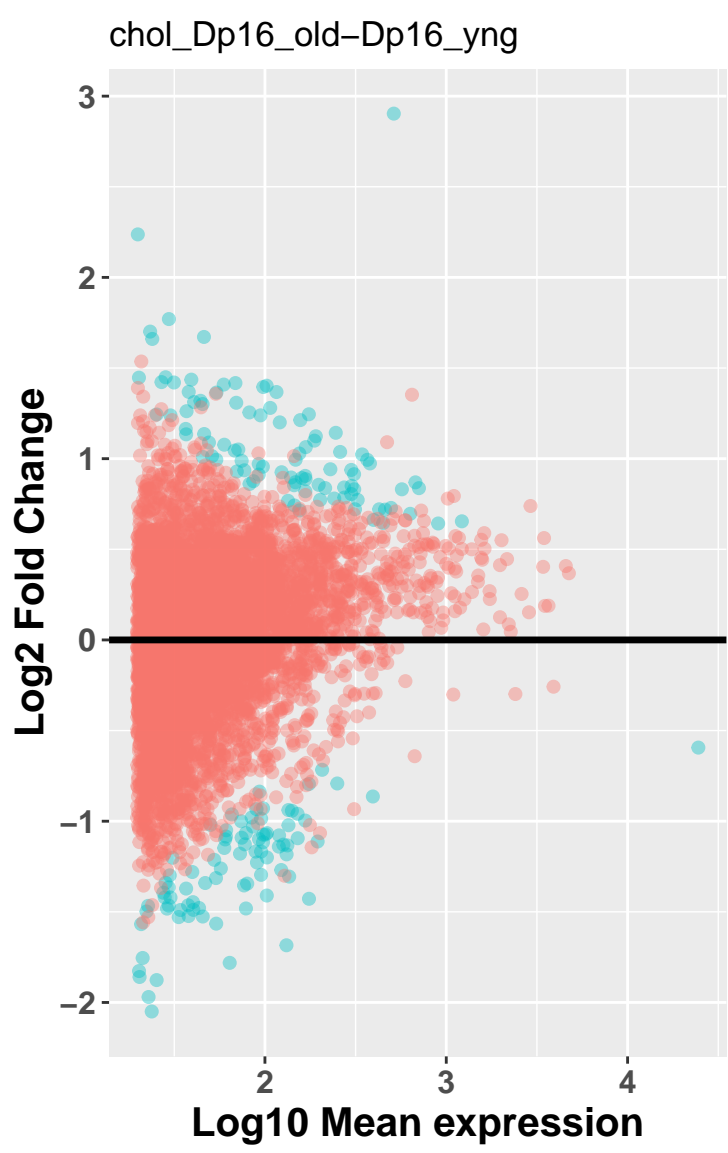

pass thresh  
● FALSE

pass thresh  
● FALSE

	Cut	Count
1	0.001	0
2	0.01	0
3	0.025	0
4	0.05	0
5	0.1	0
6	0.2	0
7	0.3	0
8	0.4	0
9	0.5	0

pass thresh  
● FALSE  
● TRUE

pass thresh  
● FALSE  
● TRUE

	Cut	Count
1	0.001	1
2	0.01	14
3	0.025	23
4	0.05	32
5	0.1	80
6	0.2	130
7	0.3	172
8	0.4	210
9	0.5	281

pass thresh  
● FALSE  
● TRUE

pass thresh  
● FALSE  
● TRUE

	Cut	Count
1	0.001	5
2	0.01	54
3	0.025	97
4	0.05	181
5	0.1	318
6	0.2	580
7	0.3	877
8	0.4	1031
9	0.5	1126

pass thresh  
● FALSE

pass thresh  
● FALSE

	Cut	Count
1	0.001	0
2	0.01	0
3	0.025	0
4	0.05	0
5	0.1	0
6	0.2	2
7	0.3	4
8	0.4	9
9	0.5	9