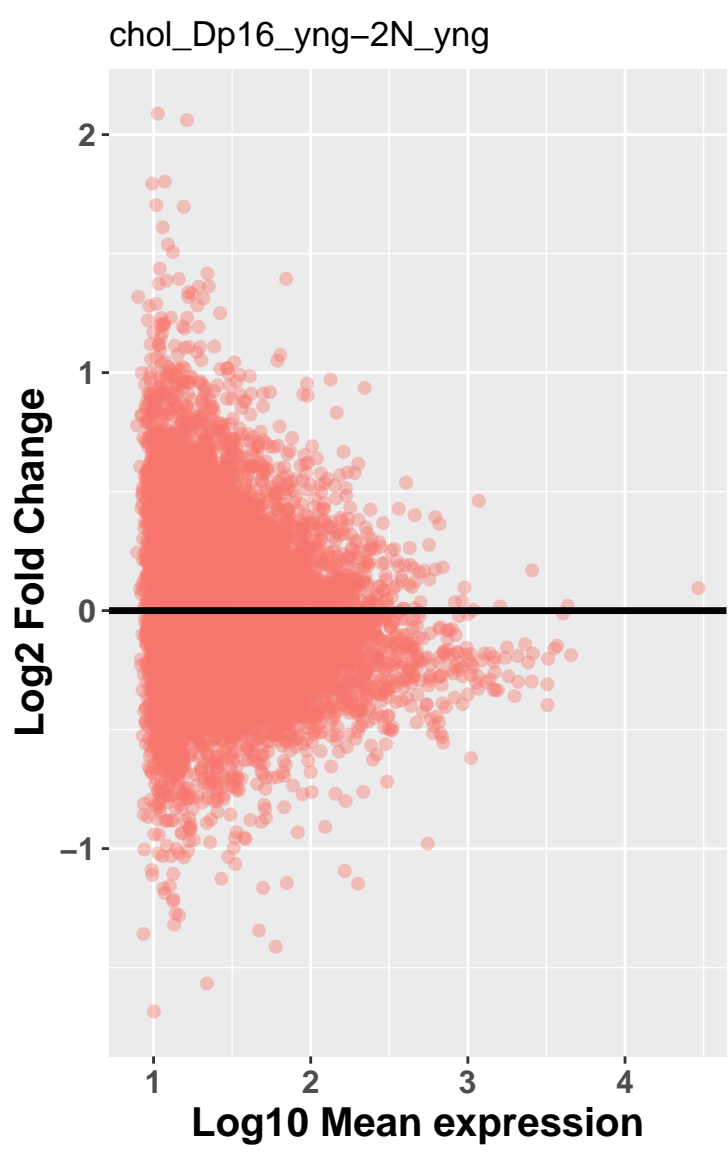

pass thresh  
● FALSE

pass thresh  
● FALSE

	Cut	Count
1	0.001	0
2	0.01	0
3	0.025	0
4	0.05	0
5	0.1	0
6	0.2	0
7	0.3	0
8	0.4	0
9	0.5	0

pass thresh  
● FALSE  
● TRUE

pass thresh  
● FALSE  
● TRUE

	Cut	Count
1	0.001	1
2	0.01	14
3	0.025	23
4	0.05	32
5	0.1	80
6	0.2	130
7	0.3	172
8	0.4	210
9	0.5	281

pass thresh  
● FALSE  
● TRUE

pass thresh  
● FALSE  
● TRUE

	Cut	Count
1	0.001	5
2	0.01	54
3	0.025	97
4	0.05	181
5	0.1	318
6	0.2	580
7	0.3	877
8	0.4	1031
9	0.5	1126

pass thresh  
● FALSE

pass thresh  
● FALSE

	Cut	Count
1	0.001	0
2	0.01	0
3	0.025	0
4	0.05	0
5	0.1	0
6	0.2	2
7	0.3	4
8	0.4	9
9	0.5	9