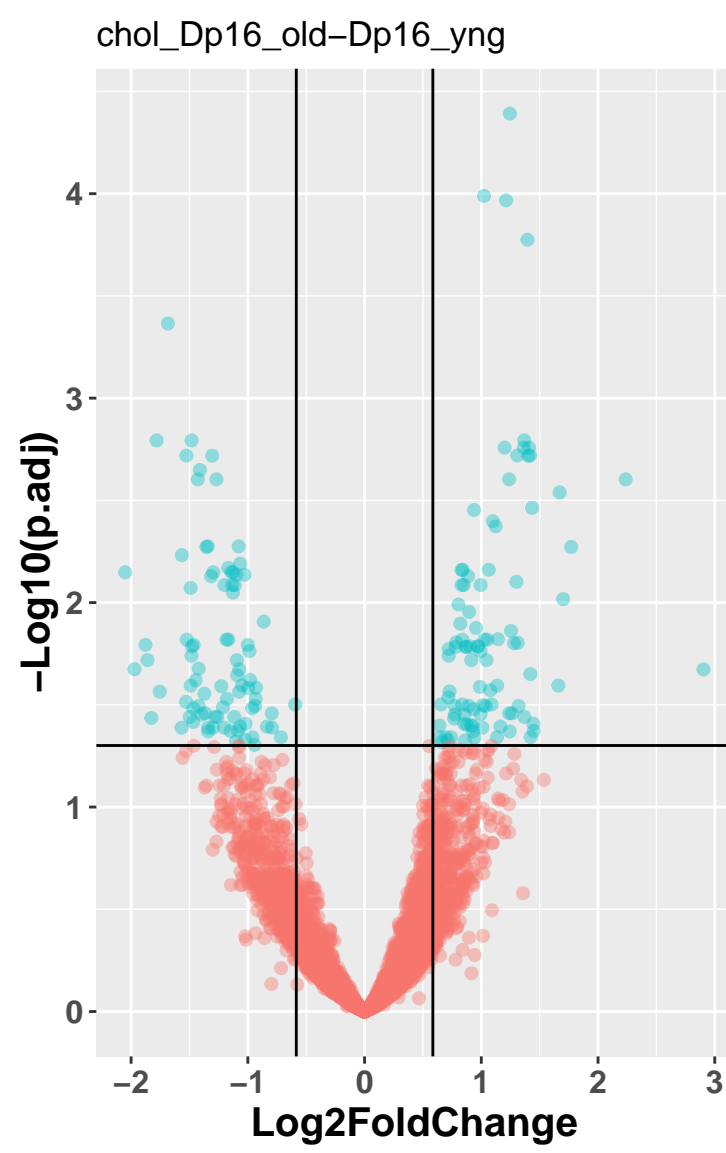

pass thresh  
● FALSE

pass thresh  
● FALSE

	Cut	Count
1	0.001	0
2	0.01	0
3	0.025	0
4	0.05	0
5	0.1	0
6	0.2	0
7	0.3	0
8	0.4	0
9	0.5	0

pass thresh  
● FALSE  
● TRUE

pass thresh  
● FALSE  
● TRUE

	Cut	Count
1	0.001	1
2	0.01	14
3	0.025	23
4	0.05	32
5	0.1	80
6	0.2	130
7	0.3	172
8	0.4	210
9	0.5	281

pass thresh  
● FALSE  
● TRUE

pass thresh  
● FALSE  
● TRUE

	Cut	Count
1	0.001	5
2	0.01	54
3	0.025	97
4	0.05	181
5	0.1	318
6	0.2	580
7	0.3	877
8	0.4	1031
9	0.5	1126

pass thresh  
● FALSE

pass thresh  
● FALSE

	Cut	Count
1	0.001	0
2	0.01	0
3	0.025	0
4	0.05	0
5	0.1	0
6	0.2	2
7	0.3	4
8	0.4	9
9	0.5	9