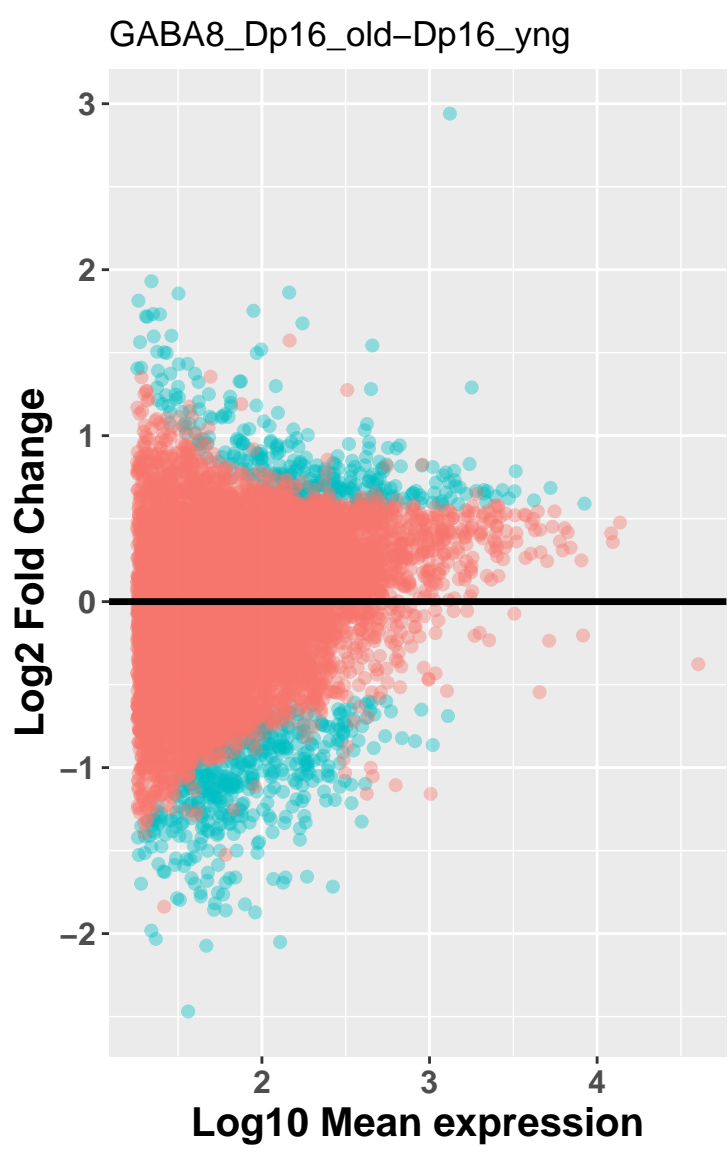

pass thresh
● FALSE

pass thresh
● FALSE

	Cut	Count
1	0.001	0
2	0.01	0
3	0.025	0
4	0.05	0
5	0.1	0
6	0.2	0
7	0.3	0
8	0.4	0
9	0.5	0

pass thresh
● FALSE
● TRUE

pass thresh
● FALSE
● TRUE

	Cut	Count
1	0.001	1
2	0.01	16
3	0.025	44
4	0.05	76
5	0.1	191
6	0.2	374
7	0.3	552
8	0.4	712
9	0.5	920

pass thresh
● FALSE
● TRUE

pass thresh
● FALSE
● TRUE

	Cut	Count
1	0.001	53
2	0.01	241
3	0.025	508
4	0.05	782
5	0.1	1255
6	0.2	1734
7	0.3	2008
8	0.4	2115
9	0.5	2127

pass thresh
● FALSE
● TRUE

pass thresh
● FALSE
● TRUE

	Cut	Count
1	0.001	1
2	0.01	1
3	0.025	1
4	0.05	1
5	0.1	6
6	0.2	6
7	0.3	11
8	0.4	18
9	0.5	19