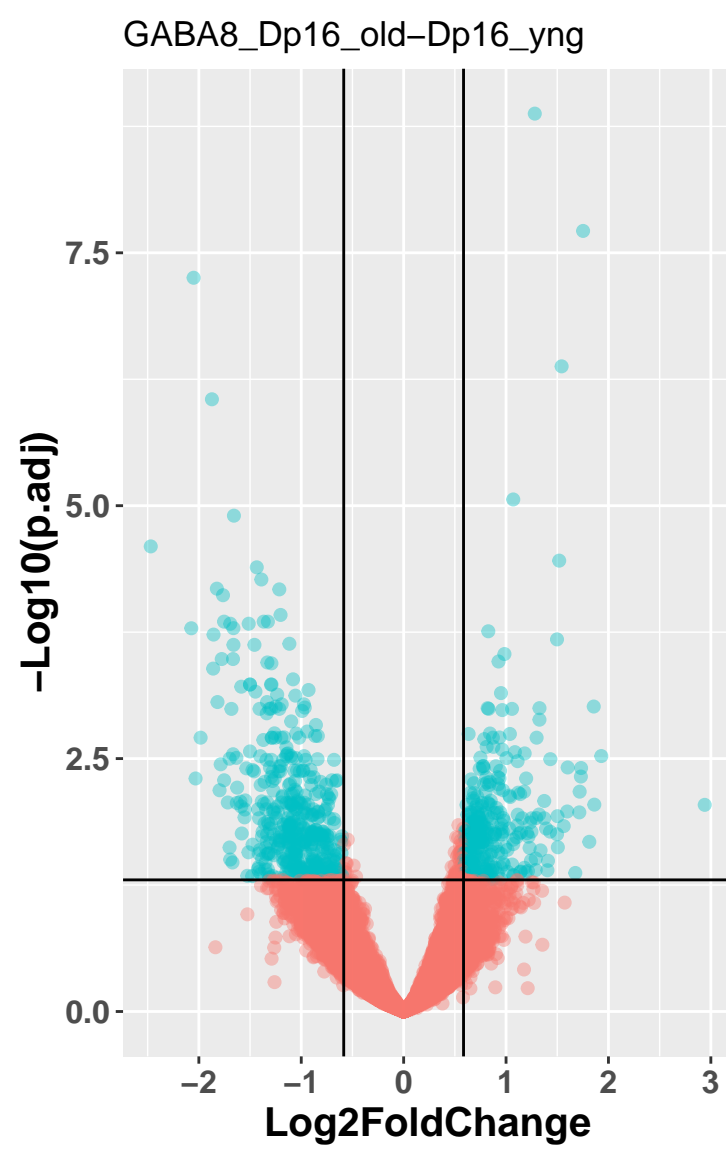

pass thresh
● FALSE

pass thresh
● FALSE

	Cut	Count
1	0.001	0
2	0.01	0
3	0.025	0
4	0.05	0
5	0.1	0
6	0.2	0
7	0.3	0
8	0.4	0
9	0.5	0

pass thresh
● FALSE
● TRUE

pass thresh
● FALSE
● TRUE

	Cut	Count
1	0.001	1
2	0.01	16
3	0.025	44
4	0.05	76
5	0.1	191
6	0.2	374
7	0.3	552
8	0.4	712
9	0.5	920

pass thresh
● FALSE
● TRUE

pass thresh
● FALSE
● TRUE

	Cut	Count
1	0.001	53
2	0.01	241
3	0.025	508
4	0.05	782
5	0.1	1255
6	0.2	1734
7	0.3	2008
8	0.4	2115
9	0.5	2127

pass thresh
● FALSE
● TRUE

pass thresh
● FALSE
● TRUE

	Cut	Count
1	0.001	1
2	0.01	1
3	0.025	1
4	0.05	1
5	0.1	6
6	0.2	6
7	0.3	11
8	0.4	18
9	0.5	19