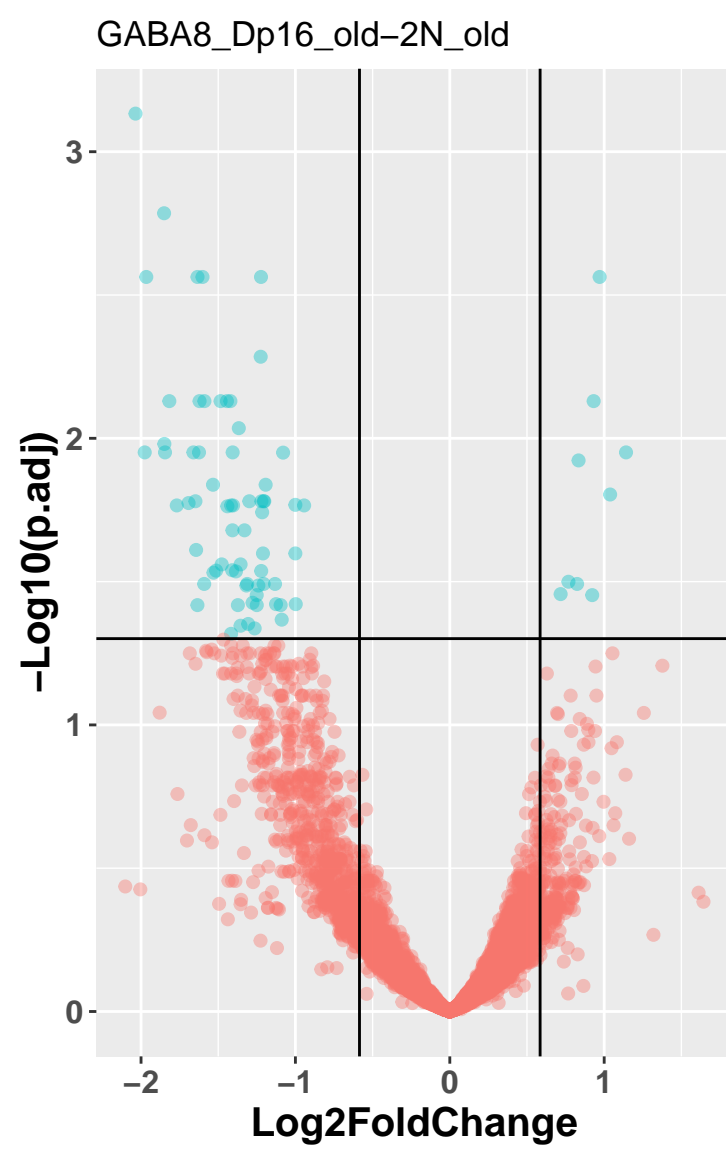

pass thresh
● FALSE

pass thresh
● FALSE

	Cut	Count
1	0.001	0
2	0.01	0
3	0.025	0
4	0.05	0
5	0.1	0
6	0.2	0
7	0.3	0
8	0.4	0
9	0.5	0

pass thresh
● FALSE
● TRUE

pass thresh
● FALSE
● TRUE

	Cut	Count
1	0.001	1
2	0.01	16
3	0.025	44
4	0.05	76
5	0.1	191
6	0.2	374
7	0.3	552
8	0.4	712
9	0.5	920

pass thresh
● FALSE
● TRUE

pass thresh
● FALSE
● TRUE

	Cut	Count
1	0.001	53
2	0.01	241
3	0.025	508
4	0.05	782
5	0.1	1255
6	0.2	1734
7	0.3	2008
8	0.4	2115
9	0.5	2127

pass thresh
● FALSE
● TRUE

pass thresh
● FALSE
● TRUE

	Cut	Count
1	0.001	1
2	0.01	1
3	0.025	1
4	0.05	1
5	0.1	6
6	0.2	6
7	0.3	11
8	0.4	18
9	0.5	19