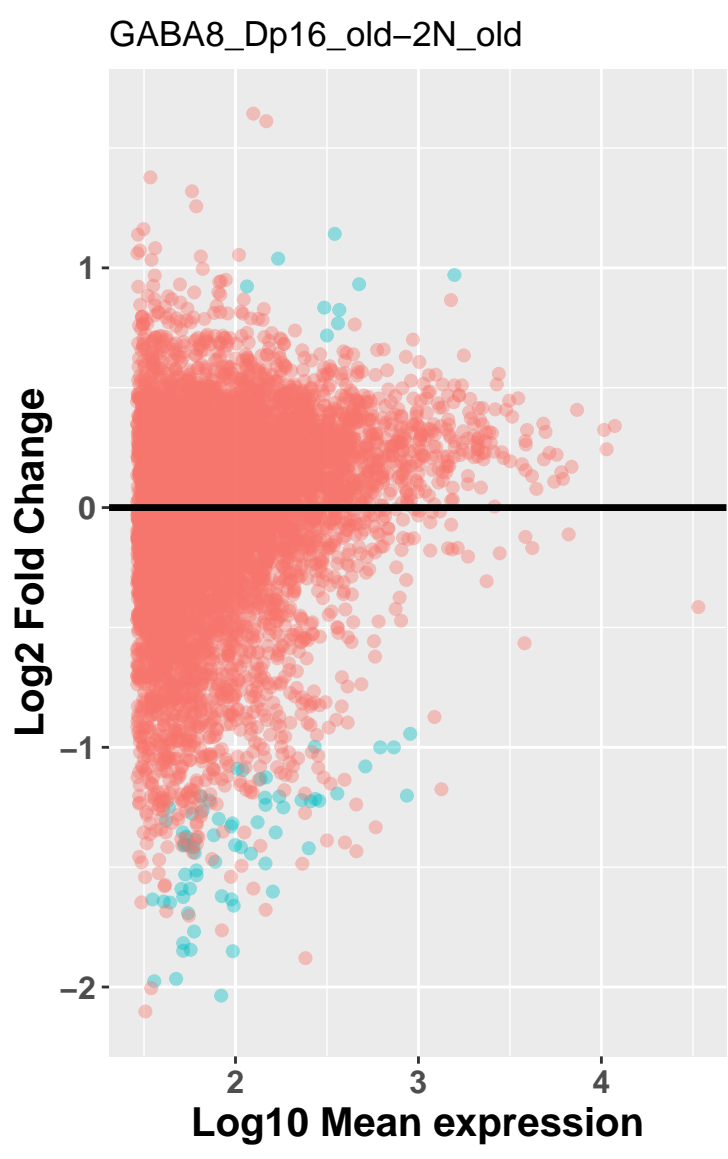

pass thresh
● FALSE

pass thresh
● FALSE

	Cut	Count
1	0.001	0
2	0.01	0
3	0.025	0
4	0.05	0
5	0.1	0
6	0.2	0
7	0.3	0
8	0.4	0
9	0.5	0

pass thresh
● FALSE
● TRUE

pass thresh
● FALSE
● TRUE

	Cut	Count
1	0.001	1
2	0.01	16
3	0.025	44
4	0.05	76
5	0.1	191
6	0.2	374
7	0.3	552
8	0.4	712
9	0.5	920

pass thresh
● FALSE
● TRUE

pass thresh
● FALSE
● TRUE

	Cut	Count
1	0.001	53
2	0.01	241
3	0.025	508
4	0.05	782
5	0.1	1255
6	0.2	1734
7	0.3	2008
8	0.4	2115
9	0.5	2127

pass thresh
● FALSE
● TRUE

pass thresh
● FALSE
● TRUE

	Cut	Count
1	0.001	1
2	0.01	1
3	0.025	1
4	0.05	1
5	0.1	6
6	0.2	6
7	0.3	11
8	0.4	18
9	0.5	19