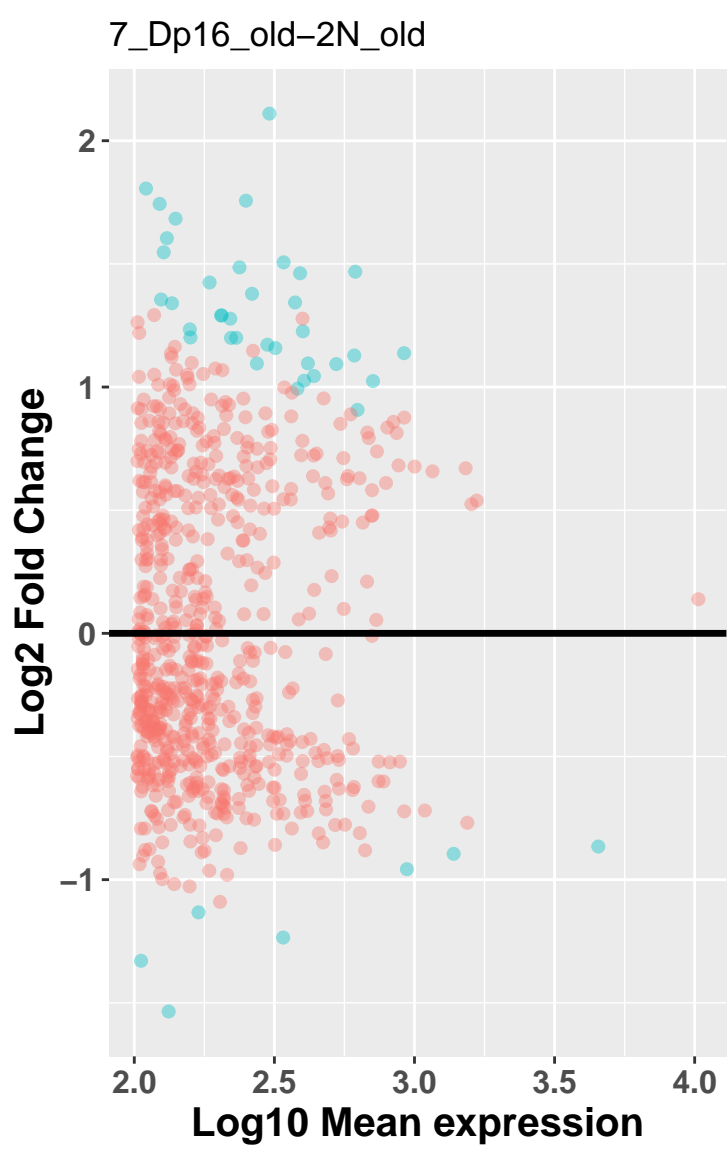

pass thresh  
● FALSE

pass thresh  
● FALSE

	Cut	Count
1	0.001	0
2	0.01	0
3	0.025	0
4	0.05	0
5	0.1	0
6	0.2	0
7	0.3	0
8	0.4	0
9	0.5	0

pass thresh  
● FALSE  
● TRUE

pass thresh  
● FALSE  
● TRUE

	Cut	Count
1	0.001	2
2	0.01	11
3	0.025	33
4	0.05	43
5	0.1	90
6	0.2	202
7	0.3	285
8	0.4	298
9	0.5	299

pass thresh  
● FALSE  
● TRUE

pass thresh  
● FALSE  
● TRUE

	Cut	Count
1	0.001	8
2	0.01	39
3	0.025	82
4	0.05	148
5	0.1	297
6	0.2	554
7	0.3	774
8	0.4	939
9	0.5	993

pass thresh  
● FALSE

pass thresh  
● FALSE

	Cut	Count
1	0.001	0
2	0.01	0
3	0.025	0
4	0.05	0
5	0.1	0
6	0.2	0
7	0.3	0
8	0.4	0
9	0.5	0