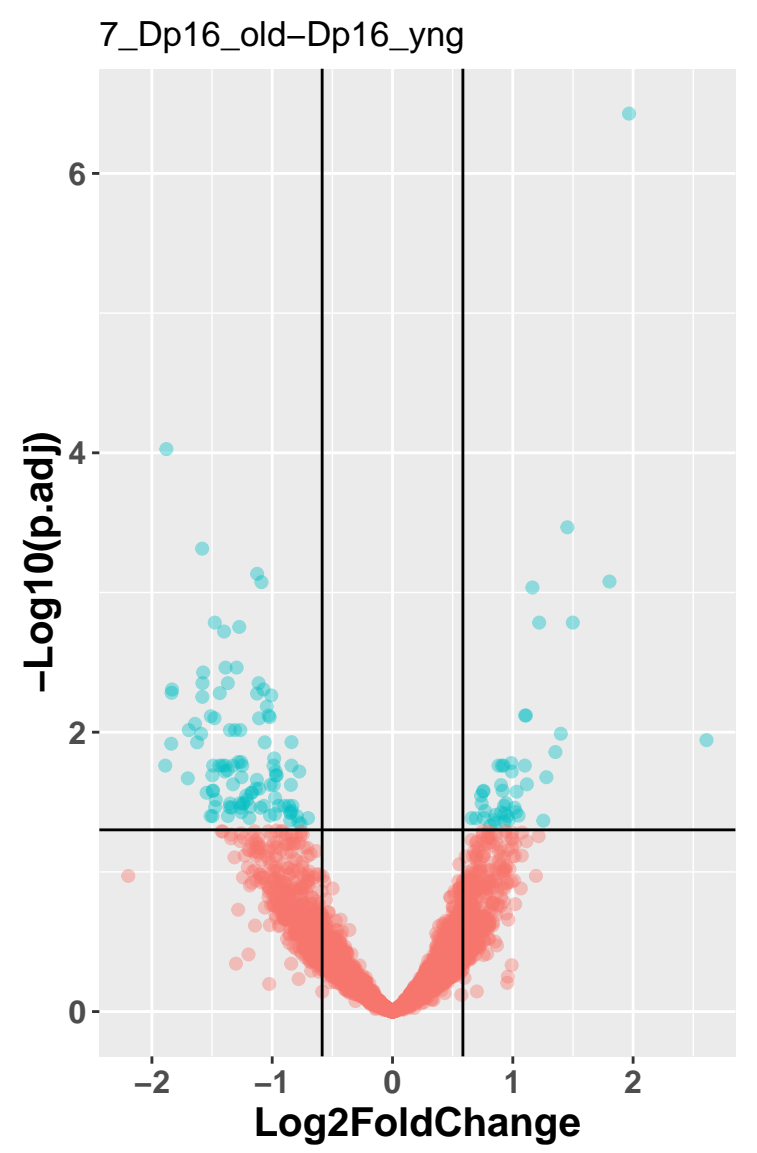

pass thresh  
● FALSE

pass thresh  
● FALSE

	Cut	Count
1	0.001	0
2	0.01	0
3	0.025	0
4	0.05	0
5	0.1	0
6	0.2	0
7	0.3	0
8	0.4	0
9	0.5	0

pass thresh  
● FALSE  
● TRUE

pass thresh  
● FALSE  
● TRUE

	Cut	Count
1	0.001	2
2	0.01	11
3	0.025	33
4	0.05	43
5	0.1	90
6	0.2	202
7	0.3	285
8	0.4	298
9	0.5	299

pass thresh  
● FALSE  
● TRUE

pass thresh  
● FALSE  
● TRUE

	Cut	Count
1	0.001	8
2	0.01	39
3	0.025	82
4	0.05	148
5	0.1	297
6	0.2	554
7	0.3	774
8	0.4	939
9	0.5	993

pass thresh  
● FALSE

pass thresh  
● FALSE

	Cut	Count
1	0.001	0
2	0.01	0
3	0.025	0
4	0.05	0
5	0.1	0
6	0.2	0
7	0.3	0
8	0.4	0
9	0.5	0