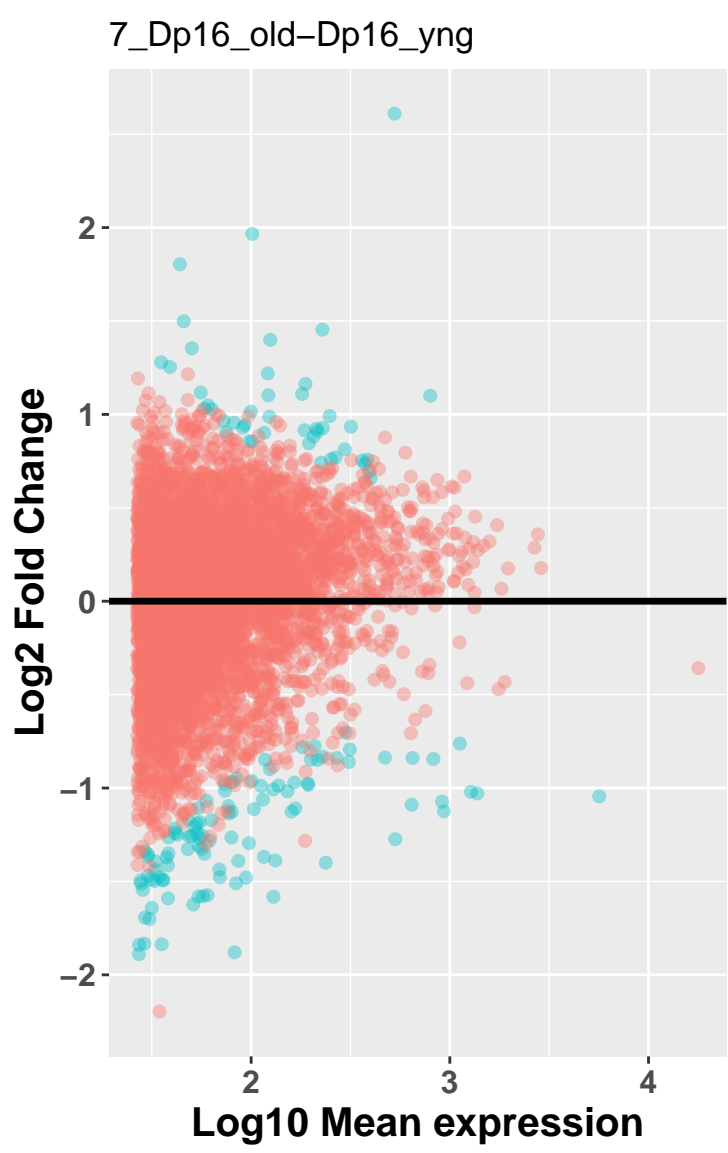

pass thresh  
● FALSE

pass thresh  
● FALSE

	Cut	Count
1	0.001	0
2	0.01	0
3	0.025	0
4	0.05	0
5	0.1	0
6	0.2	0
7	0.3	0
8	0.4	0
9	0.5	0

pass thresh  
● FALSE  
● TRUE

pass thresh  
● FALSE  
● TRUE

	Cut	Count
1	0.001	2
2	0.01	11
3	0.025	33
4	0.05	43
5	0.1	90
6	0.2	202
7	0.3	285
8	0.4	298
9	0.5	299

pass thresh  
● FALSE  
● TRUE

pass thresh  
● FALSE  
● TRUE

	Cut	Count
1	0.001	8
2	0.01	39
3	0.025	82
4	0.05	148
5	0.1	297
6	0.2	554
7	0.3	774
8	0.4	939
9	0.5	993

pass thresh  
● FALSE

pass thresh  
● FALSE

	Cut	Count
1	0.001	0
2	0.01	0
3	0.025	0
4	0.05	0
5	0.1	0
6	0.2	0
7	0.3	0
8	0.4	0
9	0.5	0